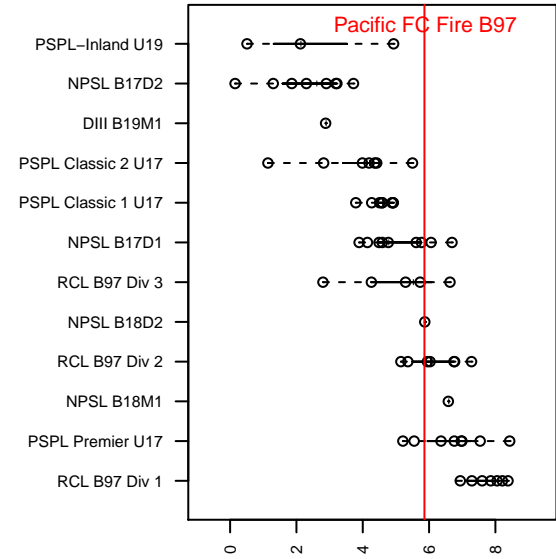

**attack and defense rating
relative to others at age
and all opponents in last 13 months**